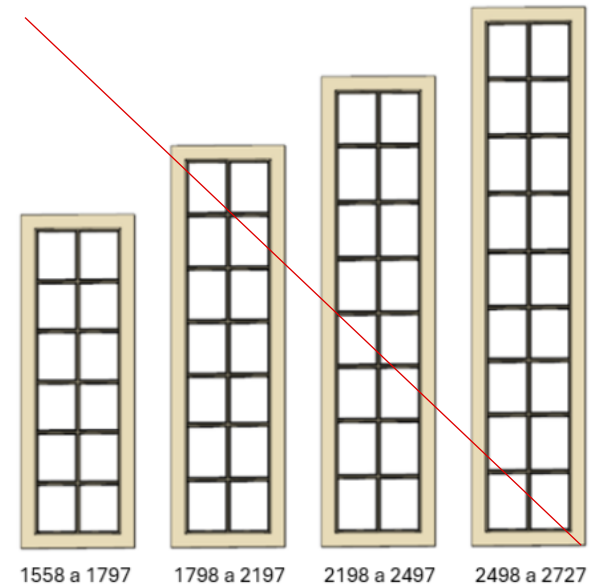

1558 a 1797

1798 a 2197

2198 a 2497

2498 a 2727

COLUMN DOORS

Best regards,

Product Development