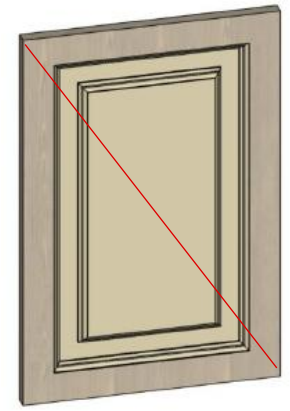

FRAME

PAINTED FRAME AND
WOODEN PANEL

WOODEN FRAME

DOOR WITH
“CUSHION”

BOISERIE

PAINTED FRAME AND
WOODEN PANEL

DOOR WITH
“CUSHION”

WOODEN FRAME

Best regards,

Product Development

GLASS FRAME AND GLASS BOISERIE DOORS

CI - 29/MAY/26

Dear all,

We announce an important change in the Glass Frame and Glass Boiserie door models. From now on, these two versions will no longer be manufactured with the column configuration, with a maximum height of 1560mm.